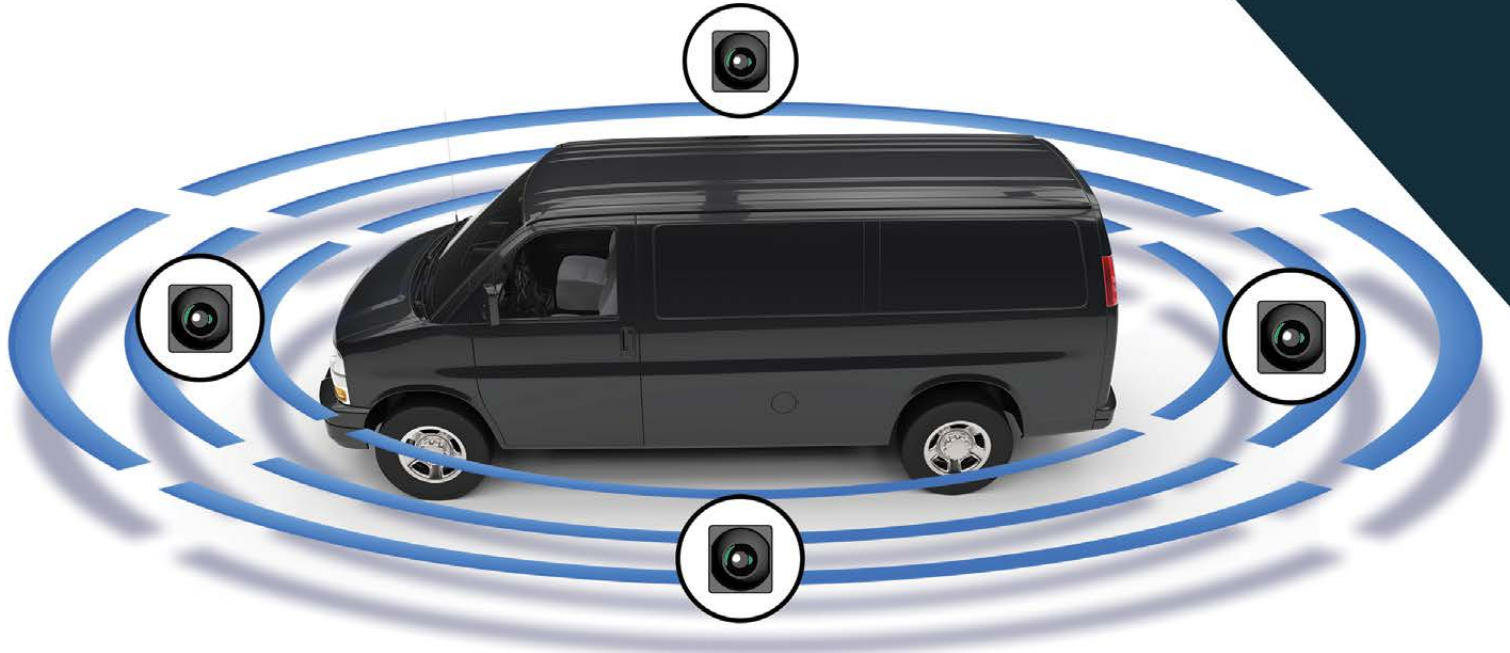

360° Surround View Camera System

REAR VIEW
SAFETY
A Safe Fleet Brand

RVS-77535

Say goodbye to blind spots! The RVS-77535 360° Surround View Camera System is equipped with 4 ultra-wide fish-eye cameras, which give you 4 unique views that seamlessly merge together to create a complete 3D image of your vehicle and its surroundings. Use the 360° view to assist with parking, check your blind spots, or to help navigate narrow roads. This bird's eye view camera system records all cameras connected making it great for insurance purposes. Loop recording allows it to record continuously and its G-Sensor detects unusual movement and impacts, protecting the associated video files from being overwritten.

Specifications

Video Interface.....	BMW style connector
Input Output Impedance.....	75 Ohm
Amplitude.....	Typical 1 Vpp, 1.2Vpp Maximum
Bandwidth.....	8MHz
Video Sampling Frequency	13.5MHz
DP(Differential Phase)	<0.8° TYP
DG(Differential Gain)	<3%TYP
SNR	70dB
Indicator Lamp High beam	Optional
Left/Right Turning Blinker.....	Yes
Reversing Lamp	Yes
G-sensor	BM250E Bosch
Compression	H.264 Baseline@L3.1
Resolution.....	480p@30fps
Bitrates	5Mbps, 2Gbyte/Hour
Recording Media.....	USB Disk(High Priority)/TF
Disk Capacity.....	TF CARD 64G SDIO3.0/SDIO2.0 USB Disk 256G USB2.0
Power Consumption.....	4-CH DVR + SVM mode - 350mA 4-CH DVR mode - 180mA Sleep Mode <10mA
Dimension	L*W*H -123*81 *25mm(Host Metal box)
Weight.....	220g
Working Temp.	-30°C+85°C
Storage Temp.	40°C+105°C
Relative Humidity	0-95%